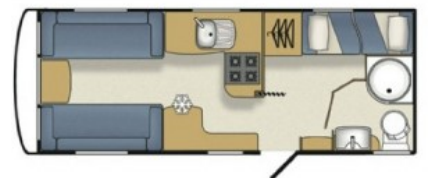

More information to follow.

Specifications

Make	Coachman
Model	Pastiche 525
Internal Length	5.80m / 19'2"
External Length	7.45m / 24'4"
Width	2.32m / 7'4"
Unladen Weight	1495kg
MTPLM	1650kg
Awning	1038cm