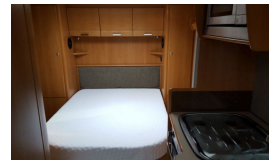

SOLD Compass Rallye 550 (2009)

Overview

£9,995

The Compass Rallye 550 is a single axle caravan, with an end island bed, centre washroom and kitchen.

The features found in the Compass Rallye include: single axle with alloy wheels, BPW chassis, BPW hitch stabiliser, external bbq point, external warm air awning point, end island bed, side washroom with separate shower within, 'L' shaped lounge, Thetford fridge, oven with 3 gas burner hob, microwave, extractor fan, Status directional TV aerial, Truma warm air heating, Truma Ultrastore water heater, Sony CD/radio, Thetford C-200 cassette toilet, Fire Angel smoke alarm, window blinds & flies

creens, door flys creen, large rooflight, Hartal door & bin, Thermal insulation grade 2, on board water tank, 2 x TV points, 1 at front lounge and 1 in bedroom, battery box has TV connection point.

This caravan will have a full service before collection. It will have 6 months Dinmore Leisure warranty.