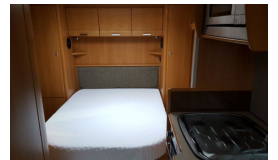

SOLD Compass Rallye 550 (2009)

Overview

£9,995

The Compass Rallye 550 is a single axle caravan, with an end island bed, centre washroom and kitchen.

The features found in the Compass Rallye include: single axle with alloy wheels, BPW chassis, BPW hitch stabiliser, external bbq point, external warm air awning point, end island bed, side washroom with separate shower within, 'L' shaped lounge, Thetford fridge, oven with 3 gas burner hob, microwave, extractor fan, Status directional TV aerial, Truma warm air heating, Truma Ultrastore water heater, Sony CD/radio, Thetford C-200 cassette toilet, Fire Angel smoke alarm, window blinds & flies

creens, door flys creen, large rooflight, Hartal door & bin, Thermal insulation grade 2, on board water tank, 2 x TV points, 1 at front lounge and 1 in bedroom, battery box has TV connection point.

This caravan will have a full service before collection. It will have 6 months Dinmore Leisure warranty.