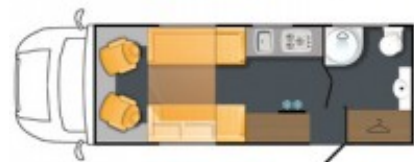

### Overview

£32,995

Elddis Autoquest 175 (2014 model)

A spacious Elddis Autoquest motorhome that has a large forward lounge with parallel benches and a good sized washroom. This motorhome is 18

months old and has just over 700 miles.

The features on the Eddis Autoquest 175 include, captain style seats, Status directional TV aerial, microwave, Large Dometic fridge, TV wall mounting position, Thetford oven & grill with 3 gas burner hob, Thetford C-260 cassette toilet, separate shower cubicle within the washroom, large wardrobe, electric step, Fire Angel CO & smoke alarm, removable carpets,

## Specifications

---

Make	Eddis
Model	Autoquest 175
External Length	7.20m / 23'7"
Width	2.20m / 7'2"
Unladen Weight	2875kg
MTPLM	3500kg
User Payload	625kg
Height	3.01m / 9'10"

---

Engine	Peugeot 2.2L
Chassis	Peugeot Boxer
Gears	6 speed manual
Miles	750