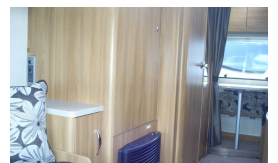

SOLD Sprite Musketeer EB (2012)