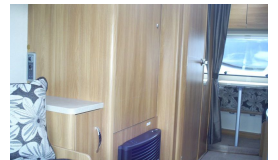

SOLD Sprite Musketeer EB (2012)