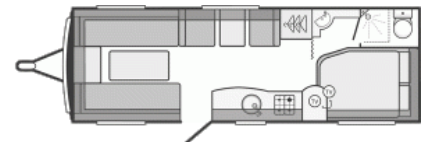

### Overview

£10,995

Sprite Quattro FB (2010)

The Sprite Quattro FB is a twin axle model with a fixed double bed, centre dinnette and a corner washroom.

CALL 01568 611481  
TO SPEAK TO OUR SALES  
ADVISOR TODAY

Details include:- Al-ko hitch stabiliser, Al-Ko chasis, Twin axle, fixed double bed, centre dinette, centre kitchen, Thetford C-200 cassette toilet, cooker, Truma Trumatic heating, Truma Ultrastore, centre chest, Thetford fridge, Status directional TV aerial, loose fit carpets, Trumatic heating, JVC CD/radio, Truma Ultrastore water heater, battery charger, window blinds & flyscreens, door flyscreen, Hartal door & bin, freestanding table, Twin axle motor mover.

## Specifications

---

Make	Sprite
Model	Quattro FB
Internal Length	6.27m / 20'7"
External Length	7.96m / 26'1"
Width	2.23m / 7'4"
Unladen Weight	1306kg
MTPLM	1570kg
Awning Size	1048cm
Warranty	6 months