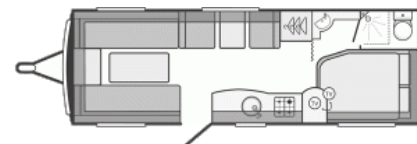

SOLD Sprite Quattro FB (2010)

Overview

£10,995

Sprite Quattro FB (2010)

The Sprite Quattro FB is a twin axle model with a fixed double bed, centre dinnette and a corner washroom.

CALL 01568 611481
TO SPEAK TO OUR SALES
ADVISOR TODAY

Details include:- Al-ko hitch stabiliser, Al-Ko chasis, Twin axle, fixed double bed, centre dinette, centre kitchen, Thetford C-200 cassette toilet, cooker, Truma Trumatic heating, Truma Ultrastore, centre chest, Thetford fridge, Status directional TV aerial, loose fit carpets, Trumatic heating, JVC CD/radio, Truma Ultrastore water heater, battery charger, window blinds & flyscreens, door flyscreen, Hartal door & bin, freestanding table, Twin axle motor mover.

Specifications

Make	Sprite
Model	Quattro FB
Internal Length	6.27m / 20'7"
External Length	7.96m / 26'1"
Width	2.23m / 7'4"
Unladen Weight	1306kg
MTPLM	1570kg
Awning Size	1048cm
Warranty	6 months