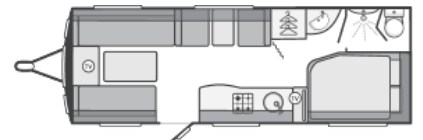

### Overview

£15,495

Sterling Eccles Amethyst (2012)

A wonderful 6 berth Sterling caravan with a fixed bed and side dinette with the space of a twin axle.

CALL 01568 611481  
TO SPEAK TO OUR SALES  
ADVISOR TODAY

Details Include:-Fixed double bed, side dinette, end corner washroom, twin axle, Truma heating, Status 530 directional TV aerial, JVC CD/radio, Fire Angel smoke & CO alarm, Thetford cooker with dual fuel hob, Thetford C-260 cassette toilet, Truma Ultrastore water heater, centre chest.

## Specifications

---

Make	Sterling
Model	Eccles Amethyst
Internal Length	6.27m / 20'7"
External Length	7.99m / 26'3"
Width	2.31m / 7'7"
Unladen Weight	1634kg
MTPLM	1814kg
Awning Size	1065cm