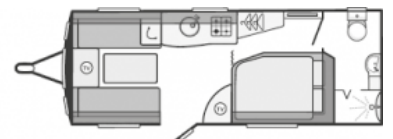

Overview

£14,995

Sterling Eccles Ruby (2012)

A Sterling Eccles Ruby caravan which has a fixed double bed and an end washroom on a single axle.