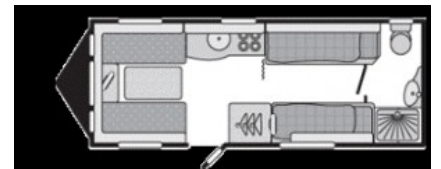

Overview

£15,495

The Sterling Opal is a fine example of a top range Sterling caravan. This model has as its main features an end washroom, twin beds and Alde heating system for all year round caravanning.

Includes: single axle with alloy wheels, Al-Ko chassis, spare wheel carrier, & hitch stabiliser, external Bullfinch BBQ point, external 240v socket, centre chest, Thetford fridge, cooker with dual fuel hob, Sanyo microwave,