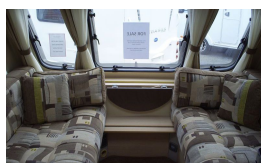

SOLD Sterling Europa Lux 470 (2011)

Overview

£10,995

Sterling Europa Lux 470 (2011)

This is a dealer special Europa 470, it features an end washroom with a central kitchen. It comes as standard with Al-Ko secure wheel lock, external mains socket and Omnivent 3-speed fan and skylight.

The features on the Europa Lux 470 include:-single axle with alloy wheels, Al-Ko chassis, spare wheel carrier, stabiliser hitch & secure wheel lock, external mains 24v & BBQ point, Thetford fridge, Thetford cooker, Sanyo microwave, Status directional TV aerial, loose fit carpets, Trumatic warm air heating, JVC CD/radio, Thetford C-250 cassette toilet, Truma Ultrastore water heater, Fire Angel smoke alarm, Hartal door & bin, Category 3 Thermal insulation, 4 x internal 240v sockets and TV aerial point in battery box.

Specifications

DINMORE *Leisure*

Make	Sterling
Model	Europa Lux 470
External Length	6.43m/ 21'1"
Width	2.23m / 7'4"
Unladen Weight	1127kg
MTPLM	1342kg
Warranty	6 Months
Internal Length	4.74m / 15'7"
Awning Size	908cm