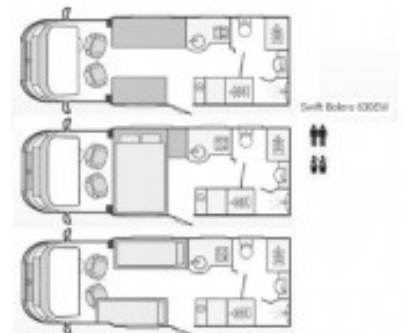

SOLD Swift Bolero 630 EW (2007)

Overview

£29,995

Swift Bolero 630 EW (2007)

A wonderful 2 berth motorhome with an end washroom and all the essentials for superb holidays

Bolero 630 EW specs

Fiat Ducato chassis with a low profile coachbuilt body

Fiamma Pro C bike rack

Tow Bar

Reversing camera

Spec. Includes:-End washroom, side kitchen, 140 lit Thetford fridge, cooker with dual fuel hob, microwave, Status directional TV aerial, Trumatic C6002EH warm air heating, CD & Radio, Truma water heater, Thetford C-200 cassette toilet, smoke alarm, blinds all round, Both chairs swivel, Electric windows, 2 external lockers, Grade 3 insulation, Freshwater tank 90 lit, 68 lit waste water tank, 2x7kg gas locker,

Specifications

Make	Swift
Model	Bolero 630 EW
External Length	6.54m / 21'5"
Width	2.35m / 7'8"
Unladen Weight	2965kg
MTPLM	3500kg
Warranty	6 Months
Gross Train Weight	6000kg
Height	2.79m / 9'2"