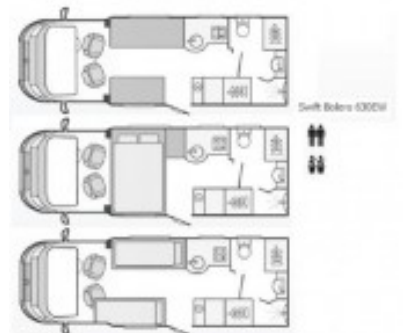

SOLD Swift Bolero 630 EW (2007)

Overview

£29,995

Swift Bolero 630 EW (2007)

A wonderful 2 berth motorhome with an end washroom and all the essentials for superb holidays

Bolero 630 EW specs

Fiat Ducato chassis with a low profile coachbuilt body

Fiamma Pro C bike rack

Tow Bar

Reversing camera

Spec. Includes:-End washroom, side kitchen, 140 lit Thetford fridge, cooker with dual fuel hob, microwave, Status directional TV aerial, Trumatic C6002EH warm air heating, CD & Radio, Truma water heater, Thetford C-200 cassette toilet, smoke alarm, blinds all round, Both chairs swivel, Electric windows, 2 external lockers, Grade 3 insulation, Freshwater tank 90 lit, 68 lit waste water tank, 2x7kg gas locker,

Specifications

Make	Swift
Model	Bolero 630 EW
External Length	6.54m / 21'5"
Width	2.35m / 7'8"
Unladen Weight	2965kg
MTPLM	3500kg
Warranty	6 Months
Gross Train Weight	6000kg
Height	2.79m / 9'2"