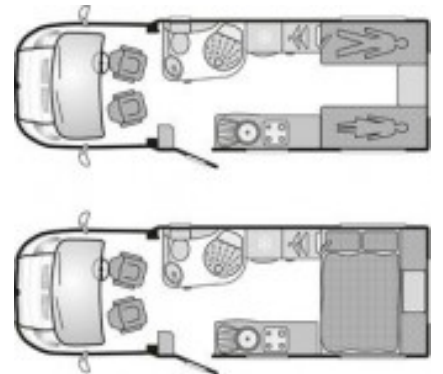

SOLD Swift Bolero 630 PR (59 Reg)

Overview

£30,995

Swift Bolero 630 PR (59 Reg)

A spacious 2 berth Swift Bolero 630 PR motorhome with an end lounge and a centre kitchen.

The features in the Swift BOLero 630 PR include:-captain style seats, cab air con, blinds in cab windows, sun roof, Thetford cooker with dual fuel hob, Sanyo microwave, large Thetford fridge/freezer, Thetford cassette toilet C-250, seperate shower within washroom, Sargent electrical control panel, large wardrobe, Truma combi boiler, F45 awning, carrear view monitor system, Fiamma door security handle,

Specifications

Make	Swift
Model	Bolero 630 PR
External Length	7.04m / 23'1
Width	2.35m / 7'8"
Unladen Weight	3247kg
MTPLM	3500kg
Warranty	12 Months
Height	2.79m / 9'2"
User Payload	253kg
Max. Trailor Weight	1340kg