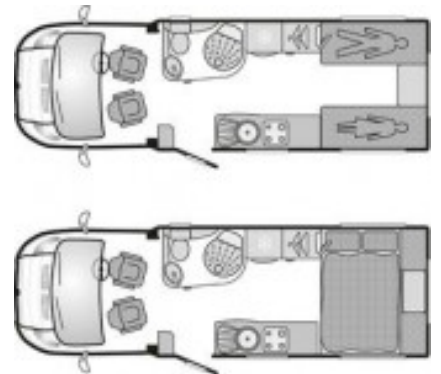

SOLD Swift Bolero 630 PR (59 Reg)

Overview

£30,995

Swift Bolero 630 PR (59 Reg)

A spacious 2 berth Swift Bolero 630 PR motorhome with an end lounge and a centre kitchen.

The features in the Swift BOLero 630 PR include:-captain style seats, cab air con, blinds in cab windows, sun roof, Thetford cooker with dual fuel hob, Sanyo microwave, large Thetford fridge/freezer, Thetford cassette toilet C-250, seperate shower within washroom, Sargent electrical control panel, large wardrobe, Truma combi boiler, F45 awning, carrear view monitor system, Fiamma door security handle,

Specifications

Make	Swift
Model	Bolero 630 PR
External Length	7.04m / 23'1
Width	2.35m / 7'8"
Unladen Weight	3247kg
MTPLM	3500kg
Warranty	12 Months
Height	2.79m / 9'2"
User Payload	253kg
Max. Trailor Weight	1340kg