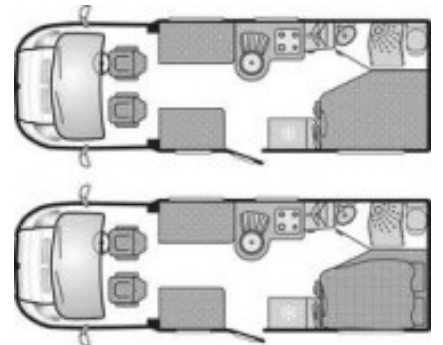

SOLD Swift Bolero 680 FB (07 Reg)

Overview

£29,995

Swift Bolero 680 FB (07 Reg)