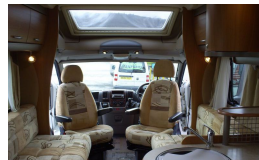

SOLD Swift Bolero 680 FB (07 Reg)

Overview

£29,995

Swift Bolero 680 FB (07 Reg)

CALL 01568 611481
TO SPEAK TO OUR SALES
ADVISOR TODAY

Swift Bolero 680FB is based on a Fiat Ducato 35 130M-Jet LWB
A 6 speed manual 2287cc diesel engine
Registered June 2007

Fiamma 2 Bike Rack

Fiamma F45i Awning

Reversing Camera/Monitor

Phantom Satelite Dish

Tow Bar (Max.Tow 1300kg)

Spec Includes :-Fixed Bed, side/end washroom, with shower sceens, 2 front bunks to convert to a double, Large Thetford N180 fridge, Fiamma 2 Bike Rack, Fiamma F45i Awning, Phantom Satelite Dish, Techni Sat Decoder Box - Digitmod T1, Tow Bar, Cooker wih duel fuel hob, Status 530 Directional TV aerial, Loose fit carpets, Truma Trumatic C 6002 EH Heating, Blaupunkt Las Vegas DVD 35 that plays through Obserview 7" Flip Down Monitor, Swivel Front Seats, Trumatic Water Heater, Thetford cassette toilet, Fireangel Smoke Alarm, battery charger, window blinds & flyscreen, Kidde CO alarm.

Specifications

Make	Swift
Model	Bolero F680 FB
External Length	7.04m / 23'1"
Width	2.35m / 7'8"
Unladen Weight	3050kg
MTPLM	3500kg
Warranty	12 months
Millage	24700 miles
Previous Owners	4