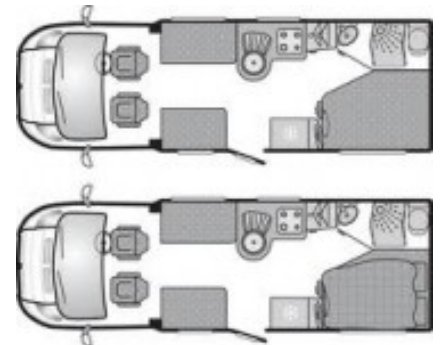

SOLD Swift Bolero 680 FB (07 Reg)

Overview

£29,995

Swift Bolero 680 FB (07 Reg)