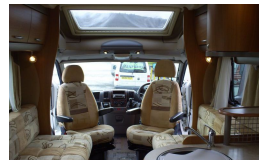

## SOLD Swift Bolero 680 FB (07 Reg)

### Overview

£29,995

Swift Bolero 680 FB (07 Reg)

CALL 01568 611481  
TO SPEAK TO OUR SALES  
ADVISOR TODAY

Swift Bolero 680FB is based on a Fiat Ducato 35 130M-Jet LWB  
A 6 speed manual 2287cc diesel engine  
Registered June 2007

Fiamma 2 Bike Rack

Fiamma F45i Awning

Reversing Camera/Monitor

Phantom Satelite Dish

Tow Bar (Max.Tow 1300kg)

Spec Includes :-Fixed Bed, side/end washroom, with shower sceens, 2 front bunks to convert to a double, Large Thetford N180 fridge, Fiamma 2 Bike Rack, Fiamma F45i Awning, Phantom Satelite Dish, Techni Sat Decoder Box - Digitmod T1, Tow Bar, Cooker wih duel fuel hob, Status 530 Directional TV aerial, Loose fit carpets, Truma Trumatic C 6002 EH Heating, Blaupunkt Las Vegas DVD 35 that plays through Obserview 7" Flip Down Monitor, Swivel Front Seats, Trumatic Water Heater, Thetford cassette toilet, Fireangel Smoke Alarm, battery charger, window blinds & flyscreen, Kidde CO alarm.