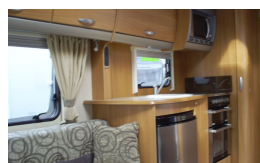

### Overview

£10,495

Swift Challenger 480 (2010)

A 2 berth Swift Challenger 480 caravan with a large rear washroom and spacious forward lounge.

The features include:- single axle with alloy wheels, Al-Ko hitch stabiliser, chassis and spare wheel carrier, external mains & BBQ socket, Thetford fridge, cooker with dual fuel hob, Sanyo microwave, Satus directional TV aerial, loose fit carpets, Trumatic warm air heating, JVC CD/radio, Truma Ultrastore water heater, Thetford cassette toilet, smoke alarm, battery charger, Large 'P'shaped shower cubicle, window blinds & fly screens, door fly screen, large rooflight, Hartal door & bin, freestanding table.