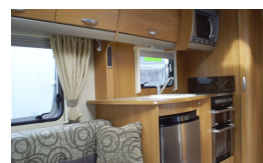

SOLD Swift Challenger 480 (2010)

Overview

£10,495

Swift Challenger 480 (2010)

A 2 berth Swift Challenger 480 caravan with a large rear washroom and spacious forward lounge.

The features include:- single axle with alloy wheels, Al-Ko hitch stabiliser, chassis and spare wheel carrier, external mains & BBQ socket, Thetford fridge, cooker with dual fuel hob, Sanyo microwave, Satus directional TV aerial, loose fit carpets, Trumatic warm air heating, JVC CD/radio, Truma Ultrastore water heater, Thetford cassette toilet, smoke alarm, battery charger, Large 'P'shaped shower cubicle, window blinds & fly screens, door fly screen, large rooflight, Hartal door & bin, freestanding table.

Specifications

Make	Swift
Model	Challenger 480 SR
Internal Length	4.74m / 15'7"
External Length	6.42m / 21'1"
Width	2.29m / 7'6"
Unladen Weight	1203kg
MTPLM	1387kg
Awning Size	911cm