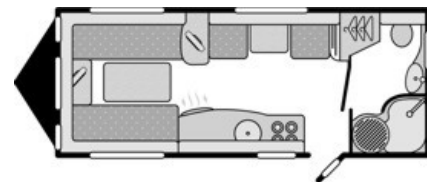

SOLD Swift Challenger 530 (2010)

Overview

£10,995

Swift Challenger 530 (2010)

The Swift Challenger 530 is a single axle 4 berth caravan, with a side dinette and rear washroom.

CALL 01568 611481
TO SPEAK TO OUR SALES
ADVISOR TODAY

Details:-Single axle with alloy wheels, Al-ko hitch stabiliser, Al-ko ATC, End washroom, Side dinnette, Thetford fridge, Thetford cooker, Sanyo microwave, External 240v & BBQ point, Status 530 directional TV aerial, Loose fit carpets, JVC Radio/CD, water heater, Truma warm air heating, Thetford C-250 cassette toilet, Fire Angel smoke alarm, shower, Window & door flyscreen, window blinds, large rooflight,

Specifications

Make

Swift

| | |
|-----------------|----------------|
| Model | Challenger 530 |
| Internal Length | 5.50m / 18'1" |
| External Length | 7.18m / 23'7" |
| Width | 2.29m / 7'6" |
| Unladen Weight | 1368kg |
| MTPLM | 1580kg |
| Awning Size | 987cm |
| Warranty | 6 Months |