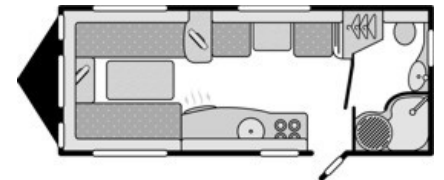

### Overview

£10,995

Swift Challenger 530 (2010)

The Swift Challenger 530 is a single axle 4 berth caravan, with a side dinette and rear washroom.

CALL 01568 611481  
TO SPEAK TO OUR SALES  
ADVISOR TODAY

Details:-Single axle with alloy wheels, Al-ko hitch stabiliser, Al-ko ATC, End washroom, Side dinnette, Thetford fridge, Thetford cooker, Sanyo microwave, External 240v & BBQ point, Status 530 directional TV aerial, Loose fit carpets, JVC Radio/CD, water heater, Truma warm air heating, Thetford C-250 cassette toilet, Fire Angel smoke alarm, shower, Window & door flyscreen, window blinds, large rooflight,

## Specifications

---

Make

Swift

Model	Challenger 530
Internal Length	5.50m / 18'1"
External Length	7.18m / 23'7"
Width	2.29m / 7'6"
Unladen Weight	1368kg
MTPLM	1580kg
Awning Size	987cm
Warranty	6 Months