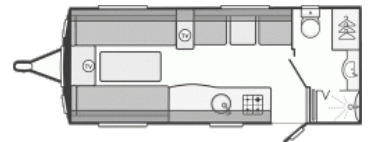

SOLD Swift Challenger 530 SR (2012)

Overview

£13,995

Swift Challenger 530 SR (2012)

The Swift Challenger 530 SR is a 4 berth caravan, with a generous sized washroom, centre kitchen with side dinette and lounge area with sunroof.

The features include:- single axle with alloy wheels, large front gas locker, external BBQ & 240v electric points, Hartal door with bin, Al-Ko hitch stabiliser and Al-Ko ATC, Thetford fridge, Cooker with dual fuel hob, Sanyo microwave, centre chest, Status 530 TV aerial, loose fit carpets, Trumatic warm air heating, Truma Ultrastroe water heater, Sargent eye level consumer unit with JVC CD/Radio, Fire Angel smoke & CO alarms, door flyscreen, SUNroof, Thetford C260 cassette toilet,

Specifications

Make	Swift
Model	Challenger 530 SR
Internal Length	5.50m / 18'1"
External Length	7.22m / 23'8"
Width	2.31m / 7'6"
Unladen Weight	1452kg
MTPLM	1605kg
Awning Size	988cm
Warranty	6 months