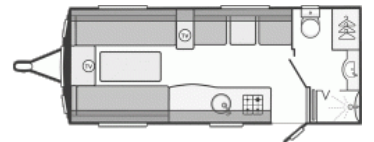

SOLD Swift Challenger 530 SR (2012)

Overview

£13,995

Swift Challenger 530 SR (2012)

The Swift Challenger 530 SR is a 4 berth caravan, with a generous sized washroom, centre kitchen with side dinette and lounge area with sunroof.

CALL 01568 611481
TO SPEAK TO OUR SALES
ADVISOR TODAY

The features include:- single axle with alloy wheels, large front gas locker, external BBQ & 240v electric points, Hartal door with bin, Al-Ko hitch stabiliser and Al-Ko ATC, Thetford fridge, Cooker with dual fuel hob, Sanyo microwave, centre chest, Status 530 TV aerial, loose fit carpets, Trumatic warm air heating, Truma Ultrastroe water heater, Sargent eye level consumer unit with JVC CD/Radio, Fire Angel smoke & CO alarms, door flyscreen, SUNroof, Thetford C260 cassette toilet,

Specifications

Make	Swift
Model	Challenger 530 SR
Internal Length	5.50m / 18'1"
External Length	7.22m / 23'8"
Width	2.31m / 7'6"
Unladen Weight	1452kg
MTPLM	1605kg
Awning Size	988cm
Warranty	6 months