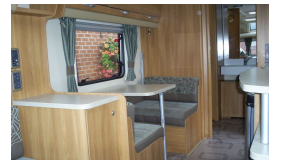

SOLD Swift Challenger 530 SR (2012)

Overview

£13,995

Swift Challenger 530 SR (2012)

The Swift Challenger 530 SR is a 4 berth caravan, with a generous sized washroom, centre kitchen with side dinette and lounge area with sunroof.

CALL 01568 611481
TO SPEAK TO OUR SALES
ADVISOR TODAY

The features include:- single axle with alloy wheels, large front gas locker, external BBQ & 240v electric points, Hartal door with bin, Al-Ko hitch stabiliser and Al-Ko ATC, Thetford fridge, Cooker with dual fuel hob, Sanyo microwave, centre chest, Status 530 TV aerial, loose fit carpets, Trumatic warm air heating, Truma Ultrastroe water heater, Sargent eye level consumer unit with JVC CD/Radio, Fire Angel smoke & CO alarms, door flyscreen, SUNroof, Thetford C260 cassette toilet,