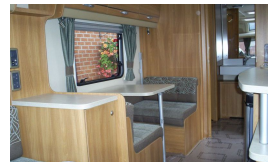

SOLD Swift Challenger 530 SR (2012)

Overview

£13,995

Swift Challenger 530 SR (2012)

The Swift Challenger 530 SR is a 4 berth caravan, with a generous sized washroom, centre kitchen with side dinette and lounge area with sunroof.

The features include:- single axle with alloy wheels, large front gas locker, external BBQ & 240v electric points, Hartal door with bin, Al-Ko hitch stabiliser and Al-Ko ATC, Thetford fridge, Cooker with dual fuel hob, Sanyo microwave, centre chest, Status 530 TV aerial, loose fit carpets, Trumatic warm air heating, Truma Ultrastroe water heater, Sargent eye level consumer unit with JVC CD/Radio, Fire Angel smoke & CO alarms, door flyscreen, SUNroof, Thetford C260 cassette toilet,