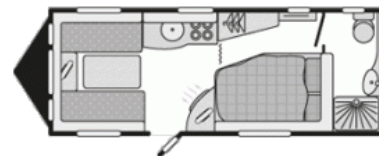

Overview

£15,500

Swift Challenger 570 SR 2011

Click on the Swift logo for the interactive tour.