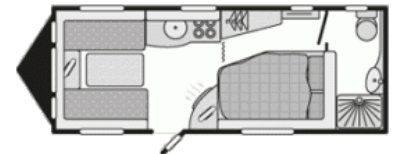

Overview

£15,500

Swift Challenger 570 SR 2011

Click on the Swift logo for the interactive tour.