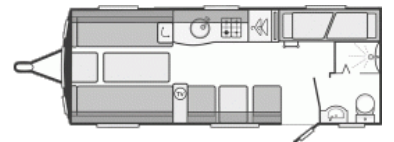

SOLD Swift Challenger Sport 585 SR (2013)

Overview

£14,495

Swift Challenger Sport 585 SR (2013)

A 6 berth Swift Challenger Sport featuring 2 fixed bunk beds, a centre kitchen with dinette and front lounge with panoramic sun roof, all on a single axle.

All images are library photographs. This caravan does not have a mover fitted.

Specifications

Make	Swift
Model	Challenger Sport 585 SR
Internal Length	5.60m / 18'4"
External Length	7.25m / 23'9"
Width	2.25m / 7'5"
Unladen Weight	1312kg
MTPLM	1485kg