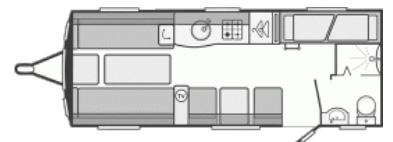

SOLD Swift Challenger Sport 585 SR (2013)

Overview

£14,495

Swift Challenger Sport 585 SR (2013)

A 6 berth Swift Challenger Sport featuring 2 fixed bunk beds, a centre kitchen with dinette and front lounge with panoramic sun roof, all on a single axle.

All images are library photographs. This caravan does not have a mover fitted.

Specifications

Make	Swift
Model	Challenger Sport 585 SR
Internal Length	5.60m / 18'4"
External Length	7.25m / 23'9"
Width	2.25m / 7'5"
Unladen Weight	1312kg
MTPLM	1485kg