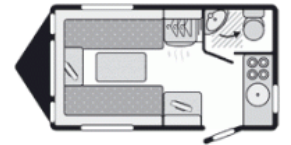

### Overview

£9,295

The Charisma 220 is a lightweight caravan and only 18 feet total length. It features an end kitchen with corner wet room.

It has an Al-Ko chassis, hitch stabiliser & spare wheel carrier, Thetford fridge, cooker with dual fuel hob, Sanyo microwave, Status 530 TV aerial, Truma heating, JVC CD/radio, Thetford C-250 cassette toilet, Fire Angel smoke alarm, door fly screen, Hartal door & bin, freestanding table, 1 x central TV point, 2 x 240v sockets & 1 x 12v socket.

## Specifications

---

Make	Swift
Model	Charisma 220
Internal Length	3.83m / 12'7"
External Length	5.52m / 18'1"
Width	2.23m / 7'4"
Unladen Weight	1026kg
MTPLM	1200kg
Awning Size	820cm
Warranty	6 Months