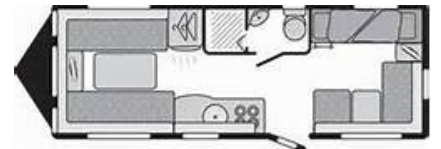

SOLD Swift Charisma 565 (2011)

Overview

£11,995

Swift Charisma 565 (2011)

The Swift Charisma 565 is a 6 berth, with 2 fixed bunks, rear dinette with additional bunk and a full side washroom.

Spec includes:-Centre chest, 2 x fixed bunks, Thetford toilet, Thetford fridge, Al-ko hitch stabiliser, Sanyo microwave, Full cooker with dual fuel hob, JVC CD/Radio, Door blind, large rooflight, alloy wheels, Hartle door.

Specifications

Make	Swift
Model	Charisma 565
Internal Length	5.83m / 19'1"
External Length	7.51m / 24'7"
Width	2.23m / 7'4"
Unladen Weight	1390kg
MTPLM	1576kg
Awning Size	1015cm
Warranty	6 Months