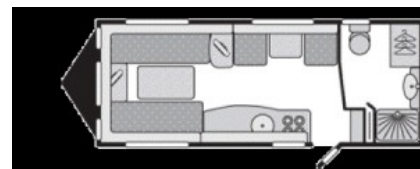

SOLD Swift Conqueror 530 (2009)

Overview

£10,500

Swift Conqueror 530 (2009)

The top range Conqueror series. The 530 features an spacious end washroom, centre kitchen with side dinette and open front lounge.

Specifications

Make	Swift
Model	Conqueror 530
Internal Length	5.50m / 18'1"
External Length	7.18m / 23'7"
Width	2.29m / 7'6"
Unladen Weight	1390kg
MTPLM	1632kg
Awning Size	987cm
Warranty	6 months