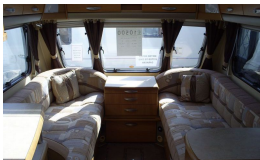

SOLD Swift Conqueror 530 (2009)

Overview

£10,500

Swift Conqueror 530 (2009)

The top range Conqueror series. The 530 features an spacious end washroom, centre kitchen with side dinette and open front lounge.

Specifications

Make	Swift
Model	Conqueror 530
Internal Length	5.50m / 18'1"
External Length	7.18m / 23'7"
Width	2.29m / 7'6"
Unladen Weight	1390kg
MTPLM	1632kg
Awning Size	987cm
Warranty	6 months