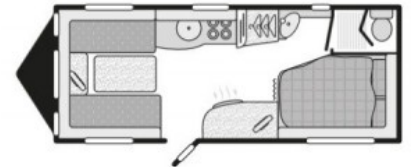

Overview

£10,995

Swift Conqueror 540 (2008)

Swift Conqueror 570 is a premium touring caravan with a single axle and a fixed double bed. In the centre of the caravan you will find an open space