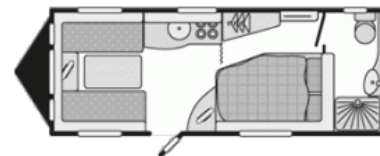

### Overview

£13,995

The Impressive top of the range Swift Conqueror. The 570 features a full end washroom with a fixed double bed and forward lounge.

The features found in the 570 include:-Al-Ko chassis, Al-Ko hitch stabiliser, External mains & BBQ socket, Single axle with alloy wheels, on board water tank, centre chest, end washroom, fixed double bed, Thetford fridge, Thetford cooker with duel fuel hob, Sanyo microwave, Status TV aerial, loose fit carpets, Alde central heating, JVC CD/radio, Thetford C-250 cassette toilet, smoke alarm, window blinds & flyscreens, door flyscreens, Hartal split door with bin, Sun roof, Al-Ko secure wheel lock.

## Specifications

---

Make	Swift
Model	Conqueror 570 SR
Internal Length	5.60m / 18'4"
External Length	7.32m / 23'11"
Width	2.31m / 7'6"
Unladen Weight	1486kg
MTPLM	1650kg
Awning Size	998cm
Warranty	6 months