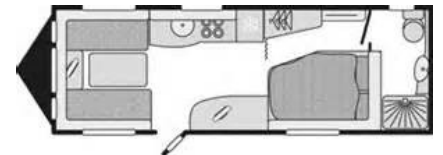

SOLD Swift Conqueror 630 (2012)

Overview

£15,995

Swift Conqueror 630 (2012)

The top range Conqueror series. The 630 is a twin axle model featuring an spacious end washroom, fixed double bed, centre kitchen with a large fridge freezer and open front lounge with a sunroof and centre chest.

The features on the Conqueror 630 include:- twin axle with alloy wheels, large front gas locker, Al-Ko hitch stabiliser, Al-Ko ATC, Al-Ko chassis, External 240v socket and Bullfinch BBQ point, Thetford fridge/freezer, Thetford cooker with dual fuel hob, Sanyo microwave, Staus 530 directional TV aerial, loose fit carpets, Alde heating, JVC CD/radio, Thetford C-260 cassette toilet, Fire Angel smoke & CO alarms, door flyscreen, Hartal door and bin, Sargent alarm, Thermal insulation grade 3.

Specifications

Make	Swift
Model	Conqueror 630

Internal Length	6.27m / 20'7"
External Length	7.99m / 26'3"
Width	2.31m / 7'7"
Unladen Weight	1654kg
MTPLM	1814kg
Awning Size	1065cm
Warranty	6 months