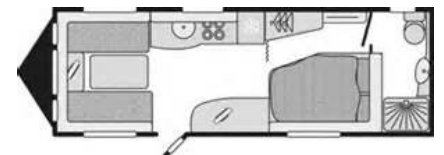

SOLD Swift Conqueror 630 (2012)

Overview

£15,995

Swift Conqueror 630 (2012)

The top range Conqueror series. The 630 is a twin axle model featuring an spacious end washroom, fixed double bed, centre kitchen with a large fridge freezer and open front lounge with a sunroof and centre chest.

The features on the Conqueror 630 include:- twin axle with alloy wheels, large front gas locker, Al-Ko hitch stabiliser, Al-Ko ATC, Al-Ko chassis, External 240v socket and Bullfinch BBQ point, Thetford fridge/freezer, Thetford cooker with dual fuel hob, Sanyo microwave, Staus 530 directional TV aerial, loose fit carpets, Alde heating, JVC CD/radio, Thetford C-260 cassette toilet, Fire Angel smoke & CO alarms, door flyscreen, Hartal door and bin, Sargent alarm, Thermal insulation grade 3.

Specifications

Make	Swift
Model	Conqueror 630

Internal Length	6.27m / 20'7"
External Length	7.99m / 26'3"
Width	2.31m / 7'7"
Unladen Weight	1654kg
MTPLM	1814kg
Awning Size	1065cm
Warranty	6 months