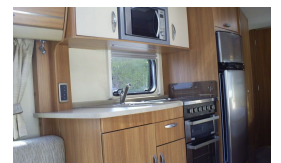

SOLD Swift Conqueror 630 (2012)

Overview

£15,995

Swift Conqueror 630 (2012)

The top range Conqueror series. The 630 is a twin axle model featuring an spacious end washroom, fixed double bed, centre kitchen with a large fridge freezer and open front lounge with a sunroof and centre chest.

The features on the Conqueror 630 include:- twin axle with alloy wheels, large front gas locker, Al-Ko hitch stabiliser, Al-Ko ATC, Al-Ko chassis, External 240v socket and Bullfinch BBQ point, Thetford fridge/freezer, Thetford cooker with dual fuel hob, Sanyo microwave, Staus 530 directional TV aerial, loose fit carpets, Alde heating, JVC CD/radio, Thetford C-260 cassette toilet, Fire Angel smoke & CO alarms, door flyscreen, Hartal door and bin, Sargent alarm, Thermal insulation grade 3.

Specifications

Make	Swift
Model	Conqueror 630

Internal Length	6.27m / 20'7"
External Length	7.99m / 26'3"
Width	2.31m / 7'7"
Unladen Weight	1654kg
MTPLM	1814kg
Awning Size	1065cm
Warranty	6 months