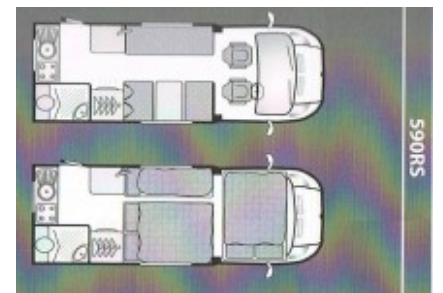

#### Swift Lifestyle 590 RS (2007)

Swift Lifestyle 590 RS features an over cab pull down double bed, with a centre dinette that converts to a double bed.

Chassis Type - Fiat Ducato 130 MWB  
Engine size - 2287cc 130bhp  
Fuel - Diesel  
Miles - 14460  
Manual 6 speed gearbox.  
Fiamma F45S