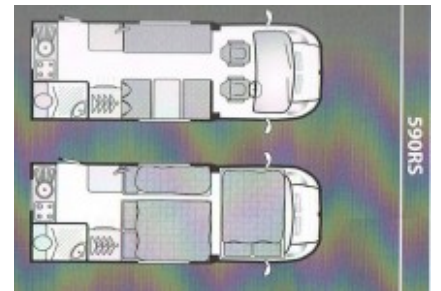

SOLD Swift Lifestyle 590 RS (2007)

Overview

£22,995

Swift Lifestyle 590 RS (2007)

Swift Lifestyle 590 RS features an over cab pull down double bed, with a centre dinette that converts to a double bed.

Chassis Type - Fiat Ducato 130 MWB
Engine size - 2287cc 130bhp
Fuel - Diesel
Miles - 14460
Manual 6 speed gearbox.
Fiamma F45S

Specifications

Make

Swift

Model	Lifestyle 590 RS
External Length	6.47m / 21'3"
Width	2.24m / 7'4"
Unladen Weight	3010kg
MTPLM	3500kg
Height	3.07m / 10'1"