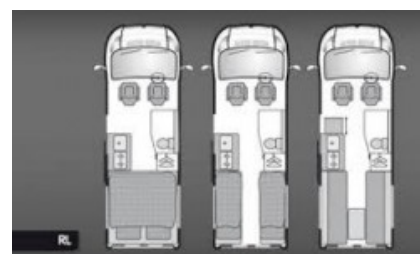

SOLD Swift Mondial RL (2010)

Overview

£31,995

Swift Mondial RL (2010)

- Height adjustable and swivelling driver and passenger seats
- Pleated windscreen blind with insulated side screen

- Electric windows and electric & heated door mirrors
- Truma Combi 4 gas & electric blown air heating & hot water
- Waeco 72 litre 230c/12v compressor fridge/freezer
- Status 315 omni-directional TV aerial
- Electric side entrance step
- 3 burner hob with combination oven/grill
- Thetford cassette toilet with electric flush
- Insulated fresh water tank capacity 66 litres
- 3 x 230v sockets

CALL 01568 611481
TO SPEAK TO OUR SALES
ADVISOR TODAY

Specifications

Engine	2198cc 120bhp
MIRO	2865kg
Max. Authorised Weight	3500kg
Chassis	Peugeot Boxer 335 LWB
Overall Height	2.55m / 8'5"
Total Length	6.00m / 19'8"
Total Width	2.05m / 6'9"
Year of model	2009
Millage	26213