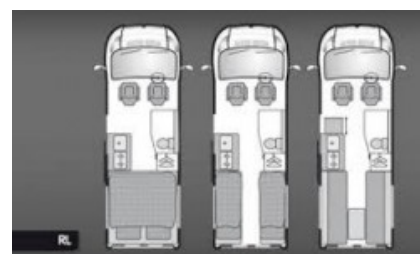

### Overview

£31,995

Swift Mondial RL (2010)

- Height adjustable and swivelling driver and passenger seats
- Pleated windscreen blind with insulated side screen

- Electric windows and electric & heated door mirrors
- Truma Combi 4 gas & electric blown air heating & hot water
- Waeco 72 litre 230c/12v compressor fridge/freezer
- Status 315 omni-directional TV aerial
- Electric side entrance step
- 3 burner hob with combination oven/grill
- Thetford cassette toilet with electric flush
- Insulated fresh water tank capacity 66 litres
- 3 x 230v sockets

## Specifications

---

Engine	2198cc 120bhp
MIRO	2865kg
Max. Authorised Weight	3500kg
Chassis	Peugeot Boxer 335 LWB
Overall Height	2.55m / 8'5"
Total Length	6.00m / 19'8"
Total Width	2.05m / 6'9"
Year of model	2009
Millage	26213