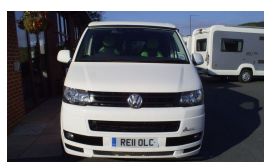

SOLD VW Transporter Conversion (2011)

Overview

£29,995

VW Transporter Conversion (2011)

This is an Autohaus conversion on a VW T5.

It has a pop up roof with additional bunks, the 2 rear seats convert into single beds and have additional supports to make into a double. It has a Thetford toilet, Smev sink with 1 gas burner hob, Vitrifirigo fridge, mains hook up and has the engine tuned up to 130 bhp. There is a Visua intergrated dvd and tv with fold down 10.5" screen. Pop up roof with 2 berth, external BBQ point, table.

Dinmore Caravans
Hope-under-Dinmore
Leominster
Herefordshire
HR6 0PJ

Tel. 01568 611481
dinmoreleisure.co.uk

Specifications

Model	VW Transporter Conversion
MTPLM	2800kg
Gears	5 speed manual
Former Owners	3
MOT & Warranty	12 months
Chassis	VW Transporter T28 102 TDI SWB Euro 5
Fuel	Diesel
Engine	1968cc 130 Bhp
1st Registered	28/4/11
Millage	31000