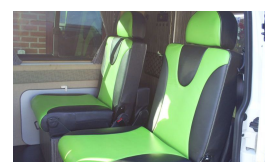

SOLD VW Transporter Conversion (2011)

Overview

£29,995

VW Transporter Conversion (2011)

This is an Autohaus conversion on a VW T5.

It has a pop up roof with additional bunks, the 2 rear seats convert into single beds and have additional supports to make into a double. It has a Thetford toilet, Smev sink with 1 gas burner hob, Vitrifirigo fridge, mains hook up and has the engine tuned up to 130 bhp. There is a Visua intergrated dvd and tv with fold down 10.5" screen. Pop up roof with 2 berth, external BBQ point, table.

Dinmore Caravans
Hope-under-Dinmore
Leominster
Herefordshire
HR6 0PJ

Tel. 01568 611481
dinmoreleisure.co.uk

Specifications

Model	VW Transporter Conversion
MTPLM	2800kg
Gears	5 speed manual
Former Owners	3
MOT & Warranty	12 months
Chassis	VW Transporter T28 102 TDI SWB Euro 5
Fuel	Diesel
Engine	1968cc 130 Bhp
1st Registered	28/4/11
Millage	31000