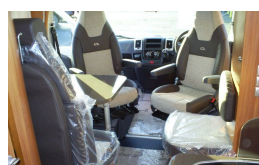

SOLD Adria Compact SL (2015 Model)

Overview

£39,995

The Compact SL features 2 rear single beds, dinette and 4 belted seats. Extras include reversing camera with 7" monitor, microwave, 2 bike rack and Fiamma awning, air suspension, twin batteries, Sat system, solar panel.

Please note that the pictures are library pictures until the unit arrives!

No. of homologated seats incl. driver's seat 4

ABS + EBD

Fix&Go Kit (instead of spare wheel)

Reinforced camping car tires
Front drive
Fuel tank (L) 90
Manual transmission
Cabin seats adjustable in height and deepness
Cabin seats upholstered in living room textile
Front seats Captain chair with double armrest upholstered in lining room textile
Swiveling cabin seats
Overall sleeping places 3
Cooker 3 flame, el. conjunction, with cover
Inox sink with cover
Extractor fan
Refrigerator 100 L
Fresh water tank with external inlet (L) 110
Waste water tank (L) 85
Heater Truma Combi 4 with boiler
Gas regulator Truma MonoControl CS 30 mbar GV

Specifications

Engine	Fiat 2.0L 115Hp 33L
MIRO	2820kg
Max. Authorised Weight	3300kg
Max. Towing Weight	2000kg

Internal Height	1.98m / 6'5"
Total Height	2.78m / 9'1"
Total Length	6.6m / 21'7"
Total Width	2.12m / 6'11"
Mileage	7990