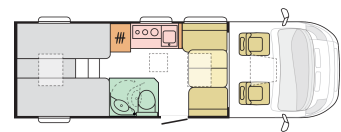

SOLDADRIA COMPACT SUPREME DL 2024

Overview

Very Limited Stock, please enquire!

Specifications

MIRO	2901kg
Max. Authorised Weight	3500kg
Max. Towing Weight	2000kg
Internal Height	1.98m / 6'5"
Total Height	2.78m / 9'1"
Total Length	6.99m / 22'10"
Total Width	2.12m / 6'11"
Engine	Fiat 6D 2,3 140HP 35L Auto