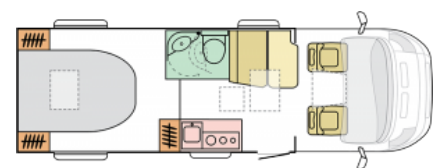

SOLD Adria Compact Supreme SC (2022)

Overview

£76,710

THIS UNIT WILL BE ARRIVING IN JULY, PLEASE NOTE THESE ARE LIBRARY PHOTOS

Reduced Width, with an Island bed in the rear, we have ordered this with a

160BHP Engine, Automatic Gearbox, Fiat Safety Pack, 2nd Leisure Battery and a Solar panel.

Specifications

MIRO	2805kg
Max. Authorised Weight	3500kg
Max. Towing Weight	2000kg
Internal Height	1.98m / 6'5"
Total Height	2.75m / 9'1"
Total Length	6.99m / 22'10"
Total Width	2.12m / 6'11"
PDI, 12 months Tax, Delivery, 1st registration	Included
Engine	Fiat 6D 2,2 160HP 35L Auto