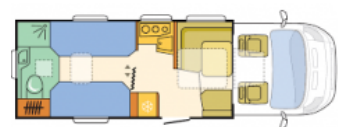

business for over 45 years for more information.

Specifications

MIRO	3119kg
Max. Authorised Weight	3500kg
Max. Towing Weight	2000kg
Total Height	2.85m / 9'4"
Total Length	7.38m / 24'2"
Total Width	2.29m / 7'6"