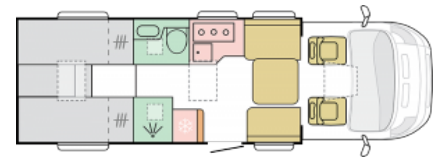

## Specifications

---

MIRO	3156kg
Max. Authorised Weight	3650kg
Max. Towing Weight	2000kg
Total Height	2.90m / 9'6"
Total Length	7.48m / 24'6"
Total Width	2.29m / 7'6"
PDI, 12 months Tax, Delivery, 1st registration	Included
Engine	Fiat 6D 2,3 160HP 35L Auto