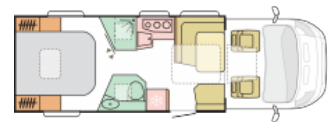

## Specifications

---

Engine	Fiat Euro 6 2.3L 130Hp
MIRO	3078kg
Max. Authorised Weight	3500kg
Max. Towing Weight	2000kg
Total Height	2.85m / 9'4"
Total Length	7.50m / 24'6"
Total Width	2.29m / 7'5"
Transmission	Manual 6 speed