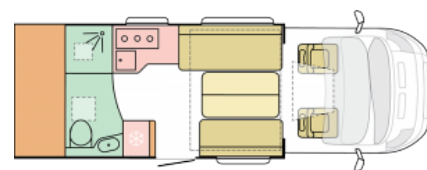

### Overview

Scheduled to arrive in Feb 24, this Adria Matrix Axess 600 DT features a drop bed over the lounge, with a large rear washroom. It will come with a 9 speed automatic gearbox, Luxury Pack and solar panel.

## Specifications

---

Engine	Fiat 2.3L 140BHP
MIRO	3004kg
Max. Authorised Weight	3500kg
Total Height	2.90m / 9'6"
Total Length	6.99m / 22'9"
Total Width	2.29m / 7'6"
Chassis	Fiat Ducato