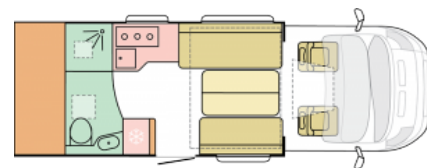

SOLD Adria Matrix Axess 600DT

Overview

Scheduled to arrive in Feb 24, this Adria Matrix Axess 600 DT features a drop bed over the lounge, with a large rear washroom. It will come with a 9 speed automatic gearbox, Luxury Pack and solar panel.

£91,095

Specifications

Engine	Fiat 2.3L 140BHP
MIRO	3004kg
Max. Authorised Weight	3500kg
Total Height	2.90m / 9'6"
Total Length	6.99m / 22'9"
Total Width	2.29m / 7'6"
Chassis	Fiat Ducato