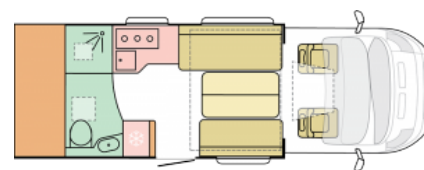

### Overview

Scheduled to arrive in Feb 24, this Adria Matrix Axess 600 DT features a drop bed over the lounge, with a large rear washroom. It will come with a 9 speed automatic gearbox, Luxury Pack and solar panel.

## Specifications

---

|                        |                  |
|------------------------|------------------|
| Engine                 | Fiat 2.3L 140BHP |
| MIRO                   | 3004kg           |
| Max. Authorised Weight | 3500kg           |
| Total Height           | 2.90m / 9'6"     |
| Total Length           | 6.99m / 22'9"    |
| Total Width            | 2.29m / 7'6"     |
| Chassis                | Fiat Ducato      |