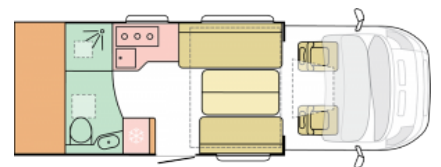

SOLD Adria Matrix Plus 600DT (2022)

Overview

At under 7 Metres, this is a spacious motorhome with a drop bed and includes 160BHP Engine, an Automatic Gearbox, Iron grey cab, Inclusive Pack and Luxury Pack.

£83,820

PLEASE NOTE THE UNIT IS DUE TO ARRIVE IN AUGUST AND PICTURES ARE LIBRARY PHOTOGRAPHS.

Specifications

| | |
|------------------------|------------------|
| Engine | Fiat 2.3L 140BHP |
| MIRO | 3035kg |
| Max. Authorised Weight | 3500kg |
| Total Height | 2.90m / 9'6" |
| Total Length | 6.99m / 22'9" |
| Total Width | 2.29m / 7'6" |
| Chassis | Fiat Ducato |