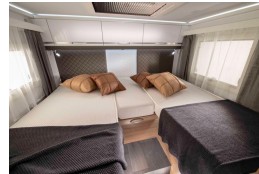

SOLD Adria Matrix Supreme 670 DL (2020)

Buy an Adria leisure vehicle today and get a year's free membership to the Caravan and Motorhome Club

Overview

£79,830

More style. More versatile.

Our sleek and capable crossover motorhome range, Matrix, offers so much style and versatility. Setting the benchmark for the category, with high levels of specification, comfort and practicality.

This model has 'Zanna' upholstery &

Motorhome Pack 2 includes, Cab Air Conditioning, passenger airbag, cruise control, front fog lights, leather steering wheel and gear knob, ESP and Traction + with Hill decent

Motorhome Luxury Pack includes, Alloy wheels, central cup holders, Fiat