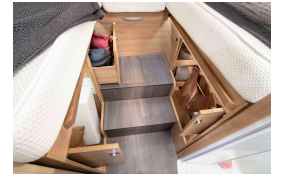

SOLD Adria Matrix Supreme 670 DL (2020)

Buy an Adria leisure vehicle today and get a year's free membership to the Caravan and Motorhome Club

Overview

£79,830

More style. More versatile.

Our sleek and capable crossover motorhome range, Matrix, offers so much style and versatility. Setting the benchmark for the category, with high levels of specification, comfort and practicality.

This model has 'Zanna' upholstery &

Motorhome Pack 2 includes, Cab Air Conditioning, passenger airbag, cruise control, front fog lights, leather steering wheel and gear knob, ESP and Traction + with Hill decent

Motorhome Luxury Pack includes, Alloy wheels, central cup holders, Fiat