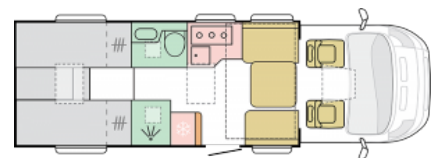

SOLD Adria Matrix Supreme 670 DL (2021)

Overview

160BHP Engine upgrade, Luxury Pack, Towbar, spare wheel and Automatic Gearbox added to this unit.

£89,995

Specifications

MIRO	3206kg
Max. Authorised Weight	3650kg
Max. Towing Weight	2000kg
Total Height	2905m / 9'6"
Total Length	7485m / 24'6"
Total Width	2300m / 7'6"
Engine	Fiat 6D 2,3 160HP Auto
Mileage	5400