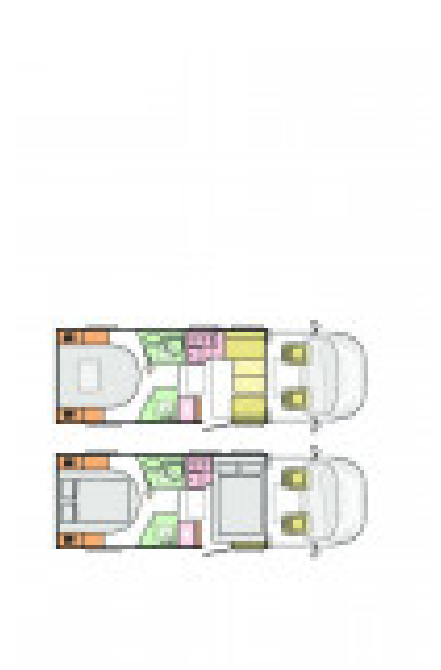

SOLD Adria Matrix Supreme 670 SL

Overview

£102,560

In Stock and Available now.....This Adria Supreme Matrix 670 SL has an rear bedroom making 2 x singles or a Transverse Double bed, drop down front bed over the front lounge, Alde Heating, an Automatic gearbox,140BHP engine, solar panel.

Specifications

MIRO	3231kg
Max. Authorised Weight	3650kg
Max. Towing Weight	2000kg
Total Height	2.90m / 9'6"
Total Length	7.48m / 24'6"
Total Width	2.30m / 7'6"
PDI, 12 months Tax, Delivery, 1st registration	Included
Engine	Fiat 6D 2,3 140HP Auto