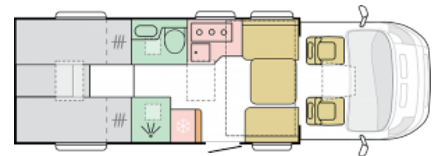

## Specifications

---

MIRO	3370kg
Max. Authorised Weight	4500kg
Max. Towing Weight	2000kg
Total Height	2.87m / 9'5"
Total Length	7.69m / 25'2"
Total Width	2.30m / 7'6"
PDI, 12 months Tax, Delivery, 1st registration	Included
Engine	Mercedes Benz 417 OM654 AUT