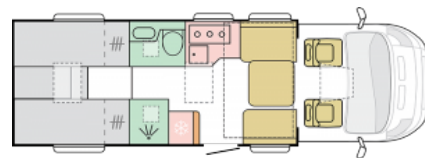

SOLD Adria Matrix Supreme Mercedes Benz 670 DL

Overview

Very Limited Stock, please Enquire

Specifications

MIRO	3370kg
Max. Authorised Weight	4500kg
Max. Towing Weight	2000kg
Total Height	2.87m / 9'5"
Total Length	7.69m / 25'2"
Total Width	2.30m / 7'6"
PDI, 12 months Tax, Delivery, 1st registration	Included
Engine	Mercedes Benz 417 OM654 AUT