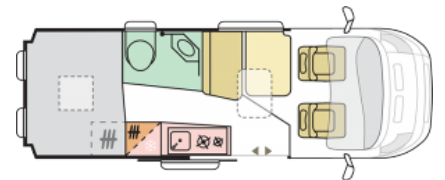

### Overview

This vehicle is in the Black paintwork, includes a Pack 2, Luxury Pack, Door Flyscreen, 3rd bed and bedding set.

£56,240

## Specifications

---

MIRO	2900kg
Max. Authorised Weight	3500kg
Max. Towing Weight	2000kg
Total Height	2.59m / 8'6"
Total Length	5.99m / 19'7"
Total Width	2.05m / 6'8"
PDI, 12 months Tax, Delivery, 1st registration	Included
Engine	Fiat 6D 2,3Ltr 140bhp Engine