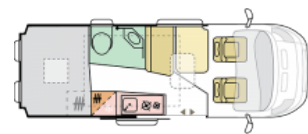

Specifications

MIRO	2951kg
Max. Authorised Weight	3500kg
Max. Towing Weight	2500kg
Total Height	2.59m / 8'6"
Total Length	5.99m / 19'7"
Total Width	2.05m / 6'8"
PDI, 12 months Tax, Delivery, 1st registration	Included
Engine	Fiat 6D 2,3140bhp Engine