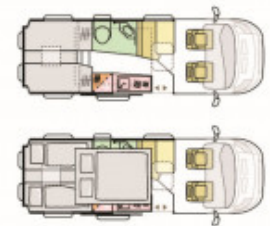

### Overview

£90,190

Brand new Adria Twin Sport 640 SLB due in Feb 24! Comes complete with the All Inclusive Pack, Lux Pack (including Electric park brake, Infotainment Uconnect 7" display, Reverse camera, alloy wheels) additional leisure battery, flyscreen & closing assistance for sliding door and a 150 watt solar foil for the Pop Top!

Finished in white with black and red decals.

180BHP Auto gearbox.

## Specifications

---

Engine	Fiat 2.2L 180BHP
MIRO	3344kg
Max. Authorised Weight	4250kg
Max. Towing Weight	2250kg
Total Height	2.66m / 8'8"
Total Length	6.36m / 20'10"
Total Width	2.05m / 6'8"
Chassis	Fiat Ducato Euro 6
Transmission	Automatic