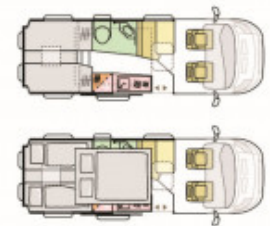

SOLD Adria Twin Sport 640 SLB

Overview

£90,190

Brand new Adria Twin Sport 640 SLB due in Feb 24! Comes complete with the All Inclusive Pack, Lux Pack (including Electric park brake, Infotainment Uconnect 7" display, Reverse camera, alloy wheels) additional leisure battery, flyscreen & closing assistance for sliding door and a 150 watt solar foil for the Pop Top!

Finished in white with black and red decals.

180BHP Auto gearbox.

Specifications

Engine	Fiat 2.2L 180BHP
MIRO	3344kg
Max. Authorised Weight	4250kg
Max. Towing Weight	2250kg
Total Height	2.66m / 8'8"
Total Length	6.36m / 20'10"
Total Width	2.05m / 6'8"
Chassis	Fiat Ducato Euro 6
Transmission	Automatic