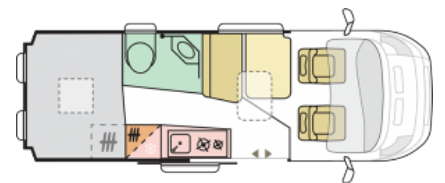

SOLD Adria Twin Supreme 600 SPB (2021)

Overview

Our last Adria Twin Supreme 600SPB for the 2021 Season will be in Iron Grey paintwork with a Pack 2, Luxury Pack, 160BHP engine, Automatic Gearbox, 2nd leisure Battery, and door Flyscreen.

£63,250

Specifications

MIRO	2895kg
Max. Authorised Weight	3500kg
Max. Towing Weight	2500kg
Total Height	2.59m / 8'6"
Total Length	5.99m / 19'7"
Total Width	2.05m / 6'8"
PDI, 12 months Tax, Delivery, 1st registration	Included
Engine	Fiat 6D 2,3 Automatic 160bhp Engine