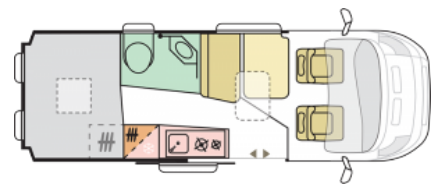

SOLD Adria Twin Supreme 600 SPB (2021)

Overview

Our last Adria Twin Supreme 600SPB for the 2021 Season will be in Iron Grey paintwork with a Pack 2, Luxury Pack, 160BHP engine, Automatic Gearbox, 2nd leisure Battery, and door Flyscreen.

£63,250

Specifications

MIRO	2895kg
Max. Authorised Weight	3500kg
Max. Towing Weight	2500kg
Total Height	2.59m / 8'6"
Total Length	5.99m / 19'7"
Total Width	2.05m / 6'8"
PDI, 12 months Tax, Delivery, 1st registration	Included
Engine	Fiat 6D 2,3 Automatic 160bhp Engine