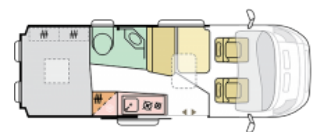

### Overview

£78,995

Due in, this Adria Twin Supreme 600 SX features Lanzarote Grey paintwork, Solar Panel, 3 berth, 2nd leisure battery, sliding door flyscreen and a luxury pack.

Please ask for more information on this vehicle

## Specifications

---

MIRO	2951kg
Max. Authorised Weight	3500kg
Max. Towing Weight	2500kg
Total Height	2.59m / 8'6"
Total Length	5.99m / 19'7"
Total Width	2.05m / 6'8"
PDI, 12 months Tax, Delivery, 1st registration	Included
Engine	Fiat 6D 2,3140bhp Engine