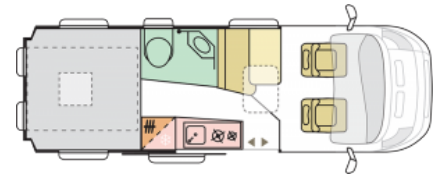

SOLDADRIA TWIN SUPREME 640SGX 2024

Overview

£85,610

Finished in Artense Grey Paintwork, with a Luxury Pack, 140BHP engine, 9 Speed Automatic Gearbox, Leisure Battery, door Flyscreen and Solar Panel, this model features the lifting bed in the rear, converting the rear into a large storage area.

Specifications

Engine	Fiat Euro 6 2.2L 140Hp
MIRO	3056kg
Max. Authorised Weight	3500kg
Max. Towing Weight	2500kg
Total Height	2.58m / 8'6"
Total Length	6.36m / 20'10"
Total Width	2.05m / 6'8"
Chassis	Fiat Ducato Euro 6