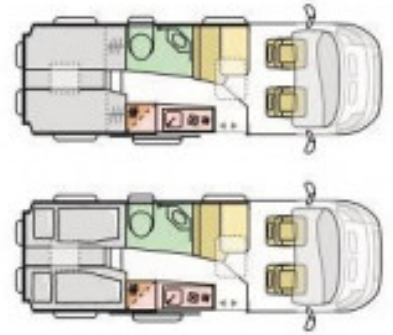

SOLDADRIA TWIN SUPREME 640SLB

Overview

£71,995

This Adria Twin Supreme 640 SLB has a host of extras fitted, including a Fiat Safety Pack, Adria Luxury Pack, 3rd berth, Towbar and electrics, TV aerial, and is in the popular Silver paintwork.

Specifications

Engine	Fiat Euro 6 2.3L 140Hp
MIRO	3009kg
Max. Authorised Weight	3500kg
Max. Towing Weight	2500kg
Total Height	2.58m / 8'6"
Total Length	6.36m / 20'10"
Total Width	2.05m / 6'8"
Chassis	Fiat Ducato Euro 6
Transmission	Manual 6 speed