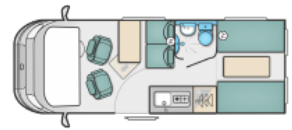

### Overview

£42,995

A very nice example of this Autocruise Select 144, in white. Features a rear lounge area which converts to a double bed, and a front lounge which has a single bed. Swift Command, Truma water and Blown air heating, LED lights and a 2.3Ltr 130BHP engine.

## Specifications

---

MIRO	2715
Max. Authorised Weight	3300
Total Height	2.72m / 8'11"
Total Length	6.00m / 19'8"
Total Width	2.26m / 7'5"
Chassis	Fiat Ducato
Engine	2.3 ltr 130BHP Diesel
1st Registered	17
Previous Owners	1
Miles	7400
Transmission	6 speed Manual