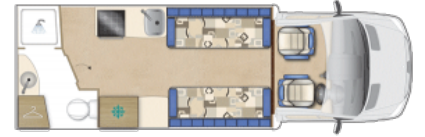

SOLD Autosleeper Winchcombe (14 plate)

Overview

£47,995

7 Speed Automatic engine on a Mercedes chassis

Specifications

Chassis	Mercedes Benz Sprinter 316 CDI
Max. Authorised Weight	3880kg
Total Length	7.29 / 23'11"
Total Width	2.35m / 7'9"
Service, 12 months MOT,	Included
Mileage	12050
MIRO	3238kg
Height	2.86m / 9'5"
1st Registered	22-7-14
Former Owners	2
Transmission	Automatic 7 speed
Fuel	Diesel
Engine	2143cc