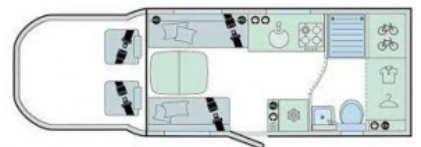

SOLDBailey Adamo 69/4 (2021)

Overview

£69,995

Really lovely model with a drop down bed over a large lounge, great size rear washroom with separate shower. Comes complete with Fiamma awning and a fantastic sized garage. Automatic gearbox with the Ford 2.0LTR 160BHP engine.

Specifications

Engine	Ford 2.0Ltr 160BHP Auto
MIRO	3090kg
MTPLM	3500kg
Total Height	2849m / 9'4"
Total Length	6987m / 20'11"
Total Width	2379m / 7'10"
Thermal Grade Insulation	3