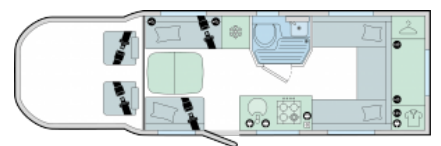

Overview

Was £76,499?? Now Just £74,499

AVAILABLE NOW!

JUST REDUCED £2,000 OFF RRP!