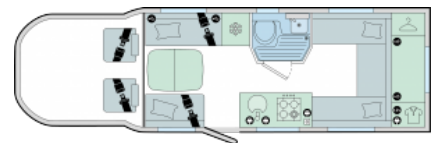

Overview

Was £76,499?? Now Just £74,499

AVAILABLE NOW!

JUST REDUCED £2,000 OFF RRP!