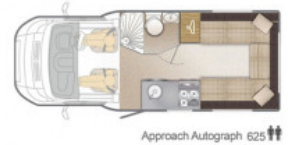

This versatile 2.2LTR 130BHP manual Bailey Autograph Approach can either be used as twin single beds or a transverse double. Combining the Alde heating system with the Alu Tech bodyshell makes it a useable all year round vehicle. Very low mileage, great condition.